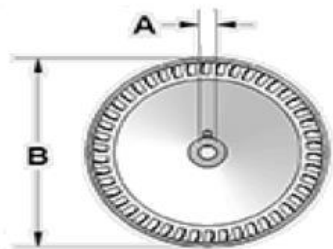

## G9-7DD Less Motor Blower - Part# 9002003

Part Number	Description	Qty Required	Dimensions			
			A	B	C	D
R-6030036	Wheel, G9-7DD-44-1/2-RH-RCD	1	1/2"	9-13/16"	7-3/16"	N/A
R-B-3140003	Base Sides, G9 LH	1	N/A	N/A	N/A	N/A
R-B-3140004	Base Sides, G9 RH	1	N/A	N/A	N/A	N/A

Wheel

Base Side

## G10DD Less Motor Blower - Part# 9002004

Part Number	Description	Qty Required	Dimensions			
			A	B	C	D
R-6030040	Wheel, G10DD-48-1/2-RH-LCD	1	1/2"	10-3/4"	10-13/16"	N/A
R-B-3140007	Base Sides, G10 LH	1	N/A	N/A	N/A	N/A
R-B-3140008	Base Sides, G10 RH	1	N/A	N/A	N/A	N/A