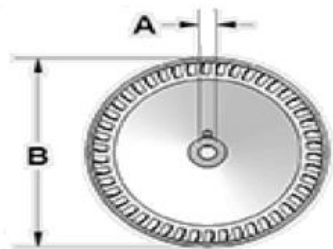

## G9DD Less Motor Blower - Part# 9002002

Part Number	Description	Qty Required	Dimensions			
			A	B	C	D
R-6030037	Wheel, G9DD-44-1/2-RH-RCD	1	1/2"	9-13/16"	9-9/16"	N/A
R-B-3140003	Base Sides, G9 LH	1	N/A	N/A	N/A	N/A
R-B-3140004	Base Sides, G9 RH	1	N/A	N/A	N/A	N/A

Wheel

Base Side

## G9-7DD Less Motor Blower - Part# 9002003

Part Number	Description	Qty Required	Dimensions			
			A	B	C	D
R-6030036	Wheel, G9-7DD-44-1/2-RH-RCD	1	1/2"	9-13/16"	7-3/16"	N/A
R-B-3140003	Base Sides, G9 LH	1	N/A	N/A	N/A	N/A
R-B-3140004	Base Sides, G9 RH	1	N/A	N/A	N/A	N/A