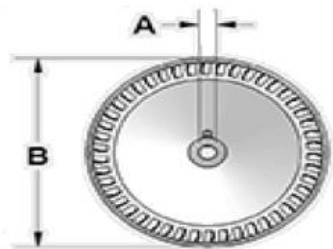

## G9DD Less Motor Blower - Part# 9002002

Part Number	Description	Qty Required	Dimensions			
			A	B	C	D
R-6030037	Wheel, G9DD-44-1/2-RH-RCD	1	1/2"	9-13/16"	9-9/16"	N/A
R-B-3140003	Base Sides, G9 LH	1	N/A	N/A	N/A	N/A
R-B-3140004	Base Sides, G9 RH	1	N/A	N/A	N/A	N/A

Wheel

Base Side

## G9-7DD Less Motor Blower - Part# 9002003

Part Number	Description	Qty Required	Dimensions			
			A	B	C	D
R-6030036	Wheel, G9-7DD-44-1/2-RH-RCD	1	1/2"	9-13/16"	7-3/16"	N/A
R-B-3140003	Base Sides, G9 LH	1	N/A	N/A	N/A	N/A
R-B-3140004	Base Sides, G9 RH	1	N/A	N/A	N/A	N/A

## G10DD Less Motor Blower - Part# 9002004

Part Number	Description	Qty Required	Dimensions			
			A	B	C	D
R-6030040	Wheel, G10DD-48-1/2-RH-LCD	1	1/2"	10-3/4"	10-13/16"	N/A
R-B-3140007	Base Sides, G10 LH	1	N/A	N/A	N/A	N/A
R-B-3140008	Base Sides, G10 RH	1	N/A	N/A	N/A	N/A