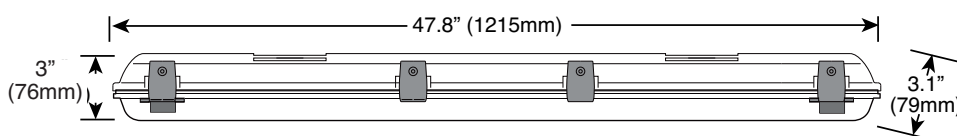

DIMENSIONS

EMAIL US

Email us @ agsales@canarm.ca to receive free Lighting Design Expertise or a free Power Savings Workbook.