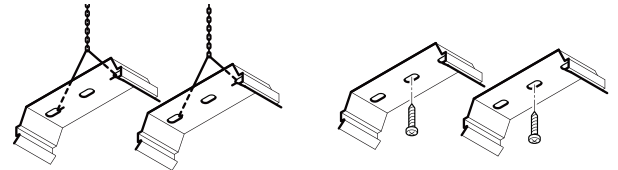

MOUNTING OPTIONS

Stainless steel mounting clips included for both hanging or surface mount.

ELECTRICAL CONTROL

Input voltage: AC230V
Frequency: 50-60Hz
Power Factor: >0.95
Harmonic Distortion: THD<13%