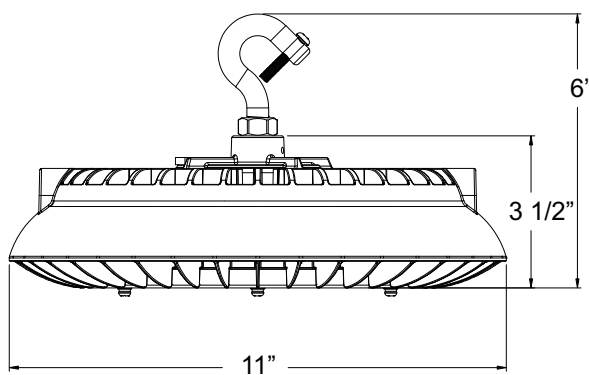

SPECIFICATIONS

MODEL	WATTAGE	VOLTAGE	LUMENS	CCT (K)	BEAM ANGLE	SUGGESTED CEILING HEIGHT
HBLED-PT150W5000	150W	100-277 VAC	22500	5000K	120°	23' +

DIMENSIONS

EMAIL US

Email us @ agsales@canarm.ca to receive free Lighting Design Expertise or a free Power Savings Workbook.