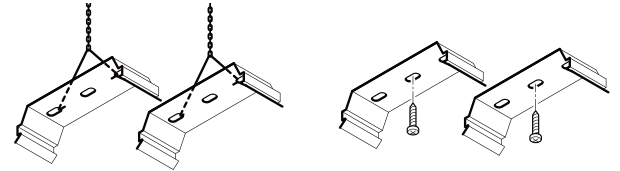

MOUNTING OPTIONS

Stainless steel mounting clips included for both hanging or surface mount.

PLASTIC END CAPS

Includes plastic end cap for watertight seal to wire connection.

REPLACEABLE LED STRIPS

Easily accessible for maintenance and to change the color Temp as required.