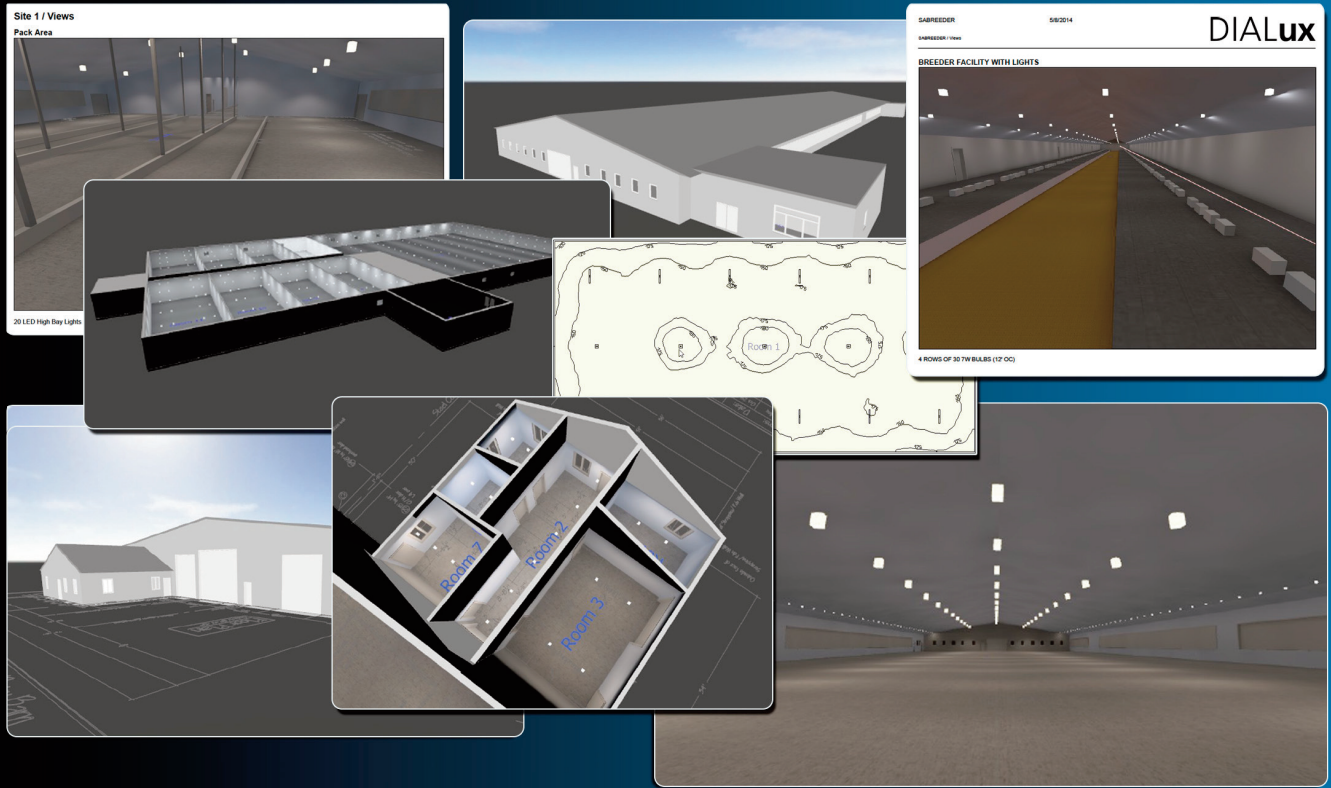

LIGHTING LAYOUT *and* DESIGN SERVICE

Ensure you get the right lighting products into any building to meet your customers needs.

We use a Professional Sales & Presentation Tool to create a 3D Rendering of building with visuals of the lighting products installed.

We will also provide a detailed report with lighting graphs and total project wattage usage.