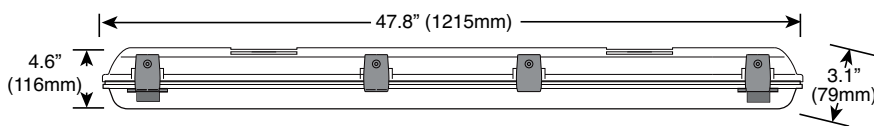

EPISTAR SMD2835 CHIPS

Superior lumens output, energy saving.

ADJUSTABLE THREE MOUNTING POINTS

Adjustable mounting areas can meet different mounting length requirements.

DIMENSIONS

EMAIL US

Email us @ agsales@canarm.ca to receive free Lighting Design Expertise or a free Power Savings Workbook.