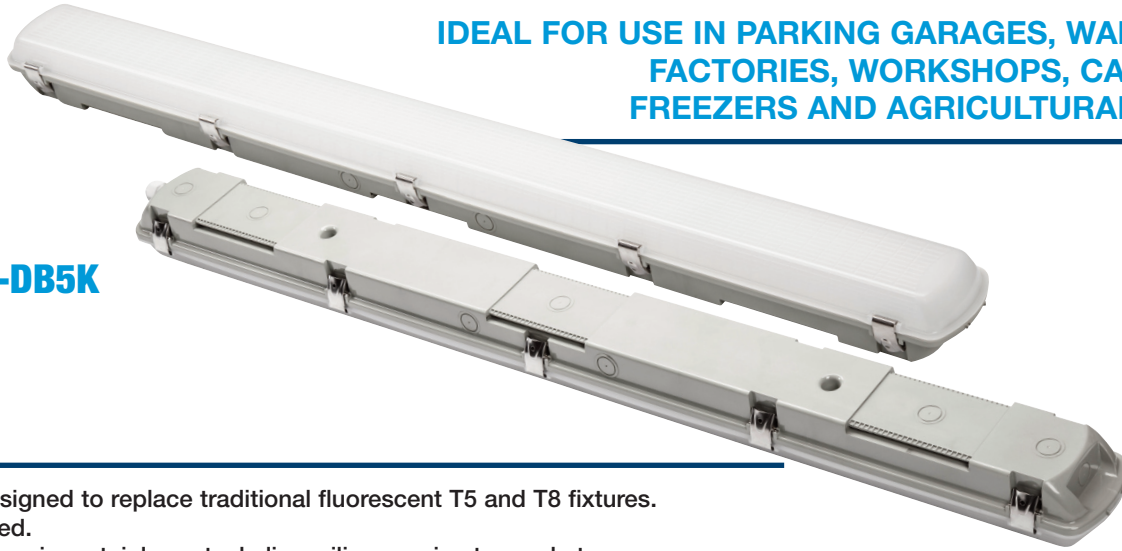

IDEAL FOR USE IN PARKING GARAGES, WAREHOUSES, FACTORIES, WORKSHOPS, CAR WASHES, FREEZERS AND AGRICULTURAL SETTINGS

LP848230-DB5K

FEATURES

- This unit is designed to replace traditional fluorescent T5 and T8 fixtures.
- IP66/4X certified.
- Material: PC housing, stainless steel clips, silicon perimeter gasket, aluminum heatsink, PC lens, Isolated LED driver
- Aluminum heatsink and iron surrounded LED driver for maximum heat dissipation, prolonging the fixture lifespan.