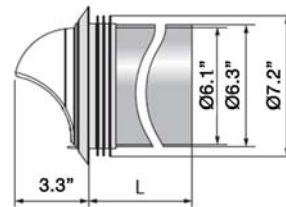

ACCESSORIES

MVM

Square, Metal grille with mosquito screen

MODEL	MEASUREMENTS (IN)				
	L	H	l	h	AIR PASS (sq.FT)
MVM 125 S	4 15/16	4 15/16	4 3/8	4 3/8	0.042
MVM 150 S	5 7/8	5 7/8	5 3/8	5 3/8	0.743
MVM 200 S	7 7/8	7 7/8	7 3/16	7 3/16	0.1399
MVM 250 S	9 13/16	9 13/16	9 3/16	9 3/16	0.2411
MVM 300 S	11 13/16	11 13/16	11 3/16	11 3/16	0.3014

MVVM

Plastic Hood - Mounting from the inside of building

MODEL	LENGTH	AIR PASS (M ²)
MVVM 162	-	0,0078
MVVM 162 03	11.8"	
MVVM 162 05	19.7"	
MVVM 162 07	27.6"	
MVVM 162 08	31.5"	

MV 102 VK/MV 122 VK SERIES