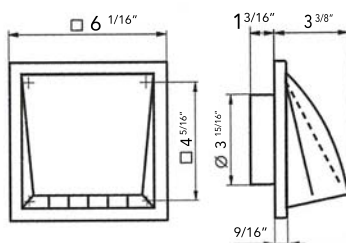

MV 102 VK/MV 122 VK SERIES

Vent Plastic Cap

MV 102 VK