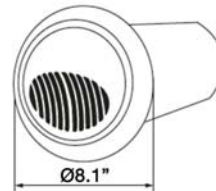

ACCESSORIES

MVM

Square, Metal grille with mosquito screen

MODEL	MEASUREMENTS (IN)				
	L	H	l	h	AIR PASS (sq.FT)
MVM 125 S	4 15/16	4 15/16	4 3/8	4 3/8	0.042
MVM 150 S	5 7/8	5 7/8	5 3/8	5 3/8	0.743
MVM 200 S	7 7/8	7 7/8	7 3/16	7 3/16	0.1399
MVM 250 S	9 13/16	9 13/16	9 3/16	9 3/16	0.2411
MVM 300 S	11 13/16	11 13/16	11 3/16	11 3/16	0.3014

MVVM

Plastic Hood - Mounting from the inside of building

MODEL	LENGTH	AIR PASS (M ²)
MVVM 162	-	0,0078
MVVM 162 03	11.8"	
MVVM 162 05	19.7"	
MVVM 162 07	27.6"	
MVVM 162 08	31.5"	

MV 102 VK/MV 122 VK SERIES