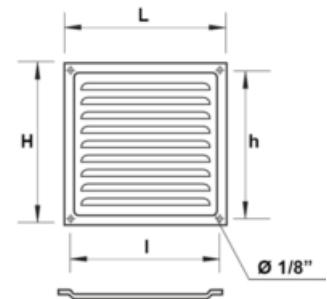

ACCESSORIES

MVM

Square, Metal grille with mosquito screen

MODEL	MEASUREMENTS (IN)				
	L	H	l	h	AIR PASS (sq.FT)
MVM 125 S	4 15/16	4 15/16	4 3/8	4 3/8	0.042
MVM 150 S	5 7/8	5 7/8	5 3/8	5 3/8	0.743
MVM 200 S	7 7/8	7 7/8	7 3/16	7 3/16	0.1399
MVM 250 S	9 13/16	9 13/16	9 3/16	9 3/16	0.2411
MVM 300 S	11 13/16	11 13/16	11 3/16	11 3/16	0.3014

MVVM

Plastic Hood - Mounting from the inside of building

MODEL	LENGTH	AIR PASS (M ²)
MVVM 162	-	0,0078
MVVM 162 03	11.8"	
MVVM 162 05	19.7"	
MVVM 162 07	27.6"	
MVVM 162 08	31.5"	

MV 102 VK/MV 122 VK SERIES