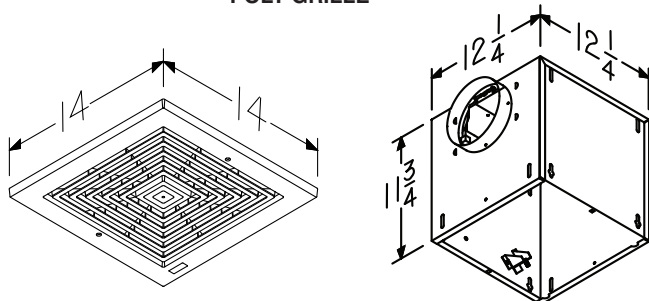

OPTIONS & ACCESSORIES

- Internal or remote speed control
- Wall cap, roof jack, roof cap (self-flash or curb mounted)
- Inline adapter, rectangular to round discharge adapter (L400-700)
- RIS hanging isolators
- White enamel coated steel ceiling grille (L100E-300E)

Models L100E, L150E, L200E, L250E and L300E are UL listed for use over bathtubs and showers when connected to a GFCI-protected branch circuit.

DIMENSIONS

L100E/L150E/L200E/L250E/L300E
POLY GRILLE

L400/L500/L700
METAL GRILLE