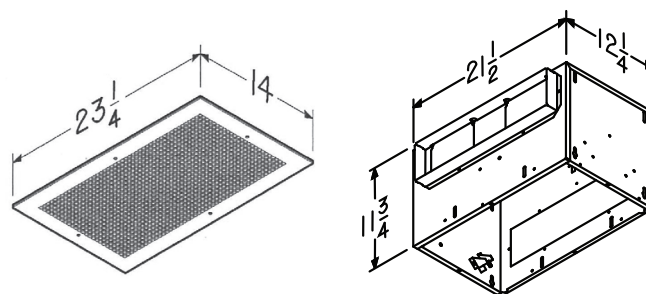

L400/L500/L700
METAL GRILLE