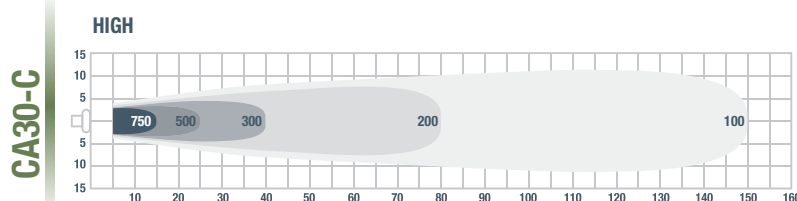

PERFORMANCE SPECIFICATIONS

MODEL	FAN SIZE	DESCRIPTION	CFM	CFM / W	VOLT	AMPS	SHIPPING WEIGHT (LBS)
FAN HEAD ONLY							
CA24-C	24"	3 SPEED	8145 / 6795 / 5793	32.7 / 31.9 / 28.1	120	2.4	40
CA24OSC-C		3 SPEED OSCILLATING	8145 / 6795 / 5793	32.7 / 31.9 / 28.1	120	2.4	40
CA30-C	30"	3 SPEED	11100 / 9068 / 7658	44.0 / 42.9 / 37.1	120	2.5	50
CA30OSC-C		3 SPEED OSCILLATING	11100 / 9068 / 7658	44.0 / 42.9 / 37.1	120	2.5	50

QUICK REFERENCE

Use this table to make sure you order the correct fan replacement parts.

FAN HEAD MOUNTING ACCESSORIES SHOWN BELOW.

OLD MODEL	REPLACED WITH
PEDESTAL FANS - OSCILLATING	
CA24POSC-C	CA24OSC-C + CFKPB
CA30POSC-C	CA30OSC-C + CFKPB
PEDESTAL FANS - NON OSCILLATING	
CA24P-C	CA24-C + CFKPB
CA30P-C	CA30-C + CFKPB

OLD MODEL	REPLACED WITH
WALL FANS - OSCILLATING	
CA24WOSC-C	CA24OSC-C + CFWB
CA30WOSC-C	CA30OSC-C + CFWB
WALL FANS - NON OSCILLATING	
CA24W-C	CA24-C + CFWB
CA30W-C	CA30-C + CFWB

VELOCITY MAPPING CHARTS

These charts indicate the air distribution patterns of the CA fans. They are a graphic illustration of air velocity in feet per minute.

MOUNTING ACCESSORIES

MODEL	DESCRIPTION	WEIGHT (LBS)
CFKPB	KNOCK DOWN PEDESTAL BASE	36
CFWB	WALL BRACKET	6
CFM	CEILING MOUNT (NON OSCILLATING FANS ONLY)	9