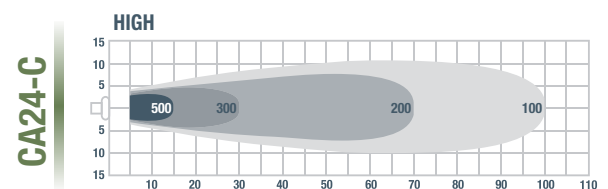

PERFORMANCE SPECIFICATIONS

MODEL	FAN SIZE	DESCRIPTION	CFM	CFM / W	VOLT	AMPS	SHIPPING WEIGHT (LBS)
FAN HEAD ONLY							
CA24-C	24"	3 SPEED	8145 / 6795 / 5793	32.7 / 31.9 / 28.1	120	2.4	40
CA24OSC-C		3 SPEED OSCILLATING	8145 / 6795 / 5793	32.7 / 31.9 / 28.1	120	2.4	40
CA30-C	30"	3 SPEED	11100 / 9068 / 7658	44.0 / 42.9 / 37.1	120	2.5	50
CA30OSC-C		3 SPEED OSCILLATING	11100 / 9068 / 7658	44.0 / 42.9 / 37.1	120	2.5	50

QUICK REFERENCE

Use this table to make sure you order the correct fan replacement parts.

FAN HEAD MOUNTING ACCESSORIES SHOWN BELOW.

OLD MODEL	REPLACED WITH
PEDESTAL FANS - OSCILLATING	
CA24POSC-C	CA24OSC-C + CFKPB
CA30POSC-C	CA30OSC-C + CFKPB
PEDESTAL FANS - NON OSCILLATING	
CA24P-C	CA24-C + CFKPB
CA30P-C	CA30-C + CFKPB

OLD MODEL	REPLACED WITH
WALL FANS - OSCILLATING	
CA24WOSC-C	CA24OSC-C + CFWB
CA30WOSC-C	CA30OSC-C + CFWB
WALL FANS - NON OSCILLATING	
CA24W-C	CA24-C + CFWB
CA30W-C	CA30-C + CFWB

VELOCITY MAPPING CHARTS

These charts indicate the air distribution patterns of the CA fans. They are a graphic illustration of air velocity in feet per minute.

MOUNTING ACCESSORIES

MODEL	DESCRIPTION	WEIGHT (LBS)
CFKPB	KNOCK DOWN PEDESTAL BASE	36
CFWB	WALL BRACKET	6
CFM	CEILING MOUNT (NON OSCILLATING FANS ONLY)	9